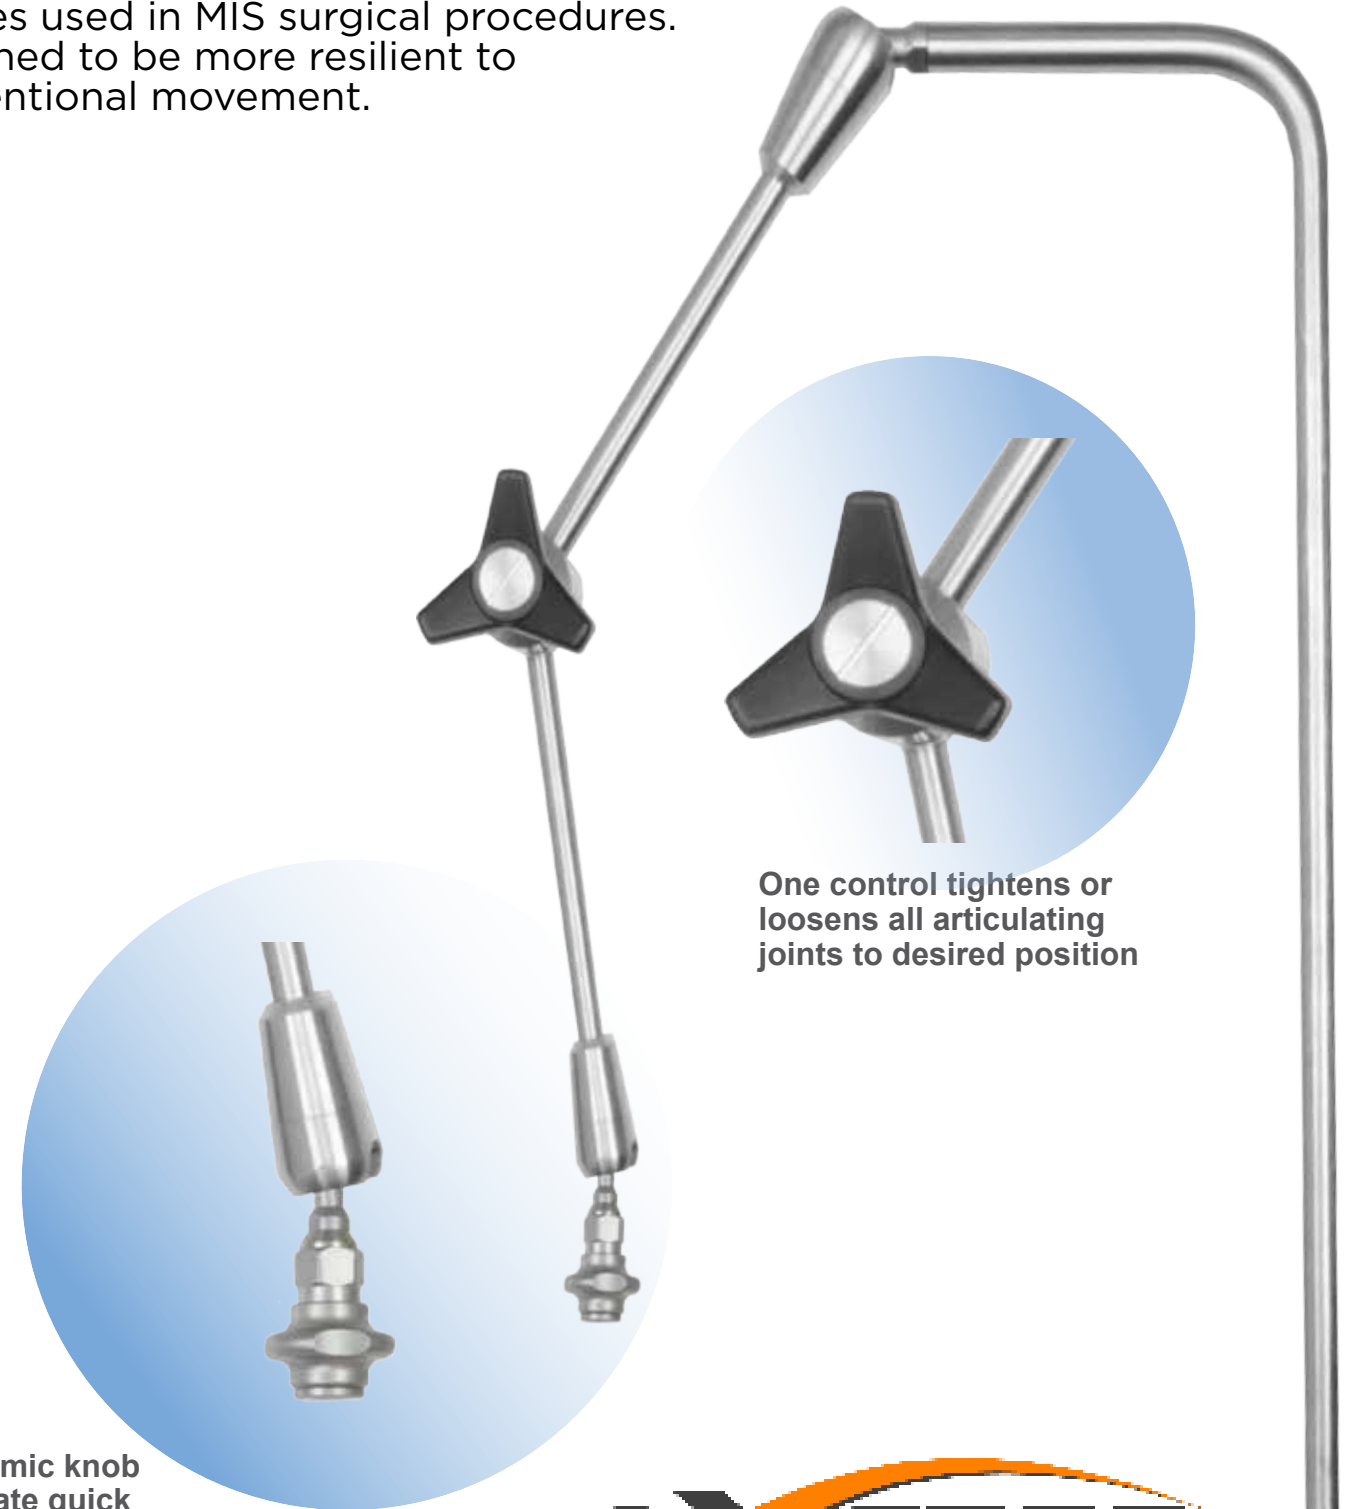

Table Clamps

Item Number AA-0200
Description Swivel Scope Adaptor with Hex Connector

Item Number AA-0202
Description Swivel Scope Adaptor with Hex Connector

Item Number AA-0204
Description Swivel Scope Adaptor with Hex Connector

Item Number AA-0210
Description Swivel Scope Adaptor with Hex Connector

AXS

www.axcesssurgical.com

141 California Avenue, Suite 102
Half Moon Bay, CA 94019
www.axcesssurgical.com

650.563.9231 | info@axcesssurgical.com

©2014 Rigid Arm and Accessories/ rev1

ATLAS™ RIGID ARMS

Engineered to hold an assortment of devices used in MIS surgical procedures. Designed to be more resilient to unintentional movement.

One control tightens or loosens all articulating joints to desired position

Ergonomic knob to actuate quick connect mechanism

AXCESS SURGICAL INNOVATIONS

ATLAS™

Rigid Arm-Straight Column

Short 280mm Length
 Medium 400mm Length
 Long 550mm Length

Item Number	Description
AA-0350	Single Short Length with Square Quick Connect
AA-0351	Single Short Length with Hex Quick Connect
AA-0359	Single Short Length with Tight Hex Quick Connect
AA-0150	Single Medium Length with Square Quick Connect
AA-0151	Single Medium Length with Hex Quick Connect
AA-0153	Single Medium Length with Instrument "C" Clamp
AA-0155	Single Medium Length with Rack Clamp
AA-0157	Single Medium Length with Instrument Holder-Stainless Steel
AA-0158	Single Medium Length with Instrument Holder-Plastic
AA-0159	Single Long Length with Tight Hex Quick Connect
AA-0450	Single Long Length with Square Quick Connect
AA-0451	Single Long Length with Hex Quick Connect
AA-0459	Single Long Length with Tight Hex Quick Connect