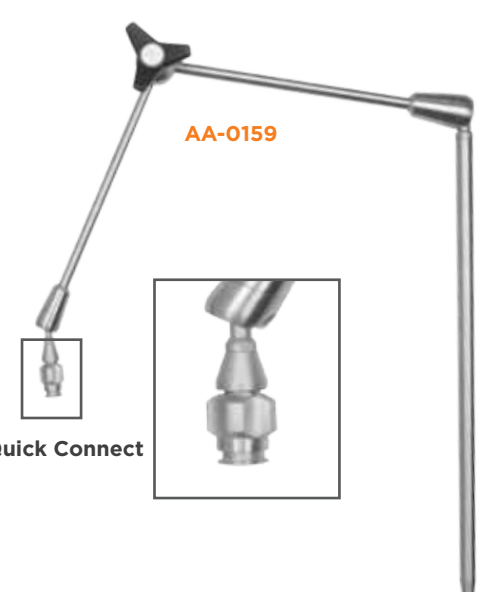

Ergonomic knob to actuate quick connect mechanism

AXCESS SURGICAL INNOVATIONS

ATLAS™

Rigid Arm-Straight Column

Short 280mm Length
 Medium 400mm Length
 Long 550mm Length

Item Number	Description
AA-0350	Single Short Length with Square Quick Connect
AA-0351	Single Short Length with Hex Quick Connect
AA-0359	Single Short Length with Tight Hex Quick Connect
AA-0150	Single Medium Length with Square Quick Connect
AA-0151	Single Medium Length with Hex Quick Connect
AA-0153	Single Medium Length with Instrument "C" Clamp
AA-0155	Single Medium Length with Rack Clamp
AA-0157	Single Medium Length with Instrument Holder-Stainless Steel
AA-0158	Single Medium Length with Instrument Holder-Plastic
AA-0159	Single Long Length with Tight Hex Quick Connect
AA-0450	Single Long Length with Square Quick Connect
AA-0451	Single Long Length with Hex Quick Connect
AA-0459	Single Long Length with Tight Hex Quick Connect

ATLAS™

Rigid Arm-L Column

Short 280mm Length
 Medium 400mm Length
 Long 550mm Length

Item Number	Description
AA-0300	Single Short Length with Square Quick Connect
AA-0301	Single Short Length with Hex Quick Connect
AA-0309	Single Short Length with Tight Hex Quick Connect
AA-0100	Single Medium Length with Square Quick Connect
AA-0101	Single Medium Length with Hex Quick Connect
AA-0104	Single Medium Length with Instrument "C" Clamp
AA-0105	Single Medium Length with Rack Clamp
AA-0107	Single Medium Length with Instrument Holder-Stainless Steel
AA-0108	Single Medium Length with Instrument Holder-Plastic
AA-0109	Single Medium Length with Tight Hex Quick Connect
AA-0400	Single Long Length with Square Quick Connect
AA-0401	Single Long Length with Hex Quick Connect
AA-0409	Single Long Length with Tight Hex Quick Connect